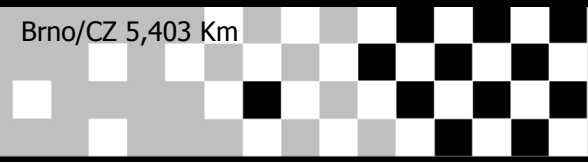

SMR7/DRC6 Brno/CZ

moto3/IGK

Brno/CZ 5,403 Km

1. + 2. timed practice

Pos.	St.Nr.	Name	Nat	Motorcycle	Klasse	Team	Gesamtbstzeit	R1. Beste Zeit.	R2. Beste Zeit.
1	65	Othmar Atzmüller	AUT	Yamaha TZ250	IGK250		2:15.239	2:24.296	2:15.239
2	112	Maurice Ullrich	GER	Aprilia RS125	IGK125/mo	DRC	2:15.679	2:16.555	2:15.679
3	21	Marcel Schultheiss	GER	Honda NSF 250	IGK125/mo	DRC	2:17.850	2:17.850	2:18.859
4	47	Michael Feldle	GER	Honda RS250	IGK250		2:18.191	2:18.253	2:18.191
5	45	Heinz Scheidt	GER	Aprilia RS250	IGK250		2:18.343	2:18.343	2:18.715
6	48	Frank Koch	GER	Honda RS 250	IGK250	DRC	2:18.908	2:18.908	2:19.407
7	62	Axel Friedrichs	GER	Honda RS250	IGK250		2:19.596	2:19.596	
8	44	Andreas Götti	SUI	Honda RS250	IGK250		2:19.857	2:22.104	2:19.857
9	89	Lenno Huthmacher	GER	Derbi RSW125GP	IGK125/mo		2:19.901	2:19.901	
10	6	Carmen Geissler	SUI	Moriwaki md250 H	IGK125/mo	DRC	2:21.105	2:21.116	2:21.105
11	G100	Frank Kunzmann	GER	Honda RS125R	IGK125/mo		2:22.139	2:22.139	2:22.485
12	5	Thomas Krauß	GER	Suzuki RG500	IGK500		2:22.229	2:22.229	2:22.310
13	24	Gerold Elstner	GER	Suzuki RG500	IGK500		2:22.245	2:22.245	
14	106	Moritz Klaus	GER	Honda RS 125	IGK125/mo	DRC	2:23.542	2:24.754	2:23.542
15	34	Peter Schulte-Wien	GER	Honda RS250	IGK250		2:24.703	2:24.703	2:26.031
16	23	Stefan Bayer	GER	Suzuki RG500	IGK500		2:24.728	2:24.907	2:24.728
17	82	Steffen Grämer	GER	Aprilia RSW 125	IGK125/mo		2:25.122	2:26.856	2:25.122
18	38	Robert Dehner	GER	Honda RS250	IGK250		2:25.155	2:27.104	2:25.155
19	41	Jens Bebjolka	GER	Aprilia RSW 250	IGK250		2:25.696	2:27.777	2:25.696
20	29	Uwe Bärwald	GER	Yamaha TZ250	IGK250		2:26.889	2:27.660	2:26.889
21	35	Franko Piesner	GER	Honda RS250	IGK250		2:27.599	2:27.599	2:28.312
22	206	Jörg Eberhardt	GER	Aprilia RS250	IGK250		2:27.614	2:27.614	2:28.460
23	226	Thomas Wöhleke	GER	Aprilia RS250	IGK250		2:27.619	2:27.619	2:28.962
24	86	Aron Mangler	GER	Yamaha TZ125	IGK125/mo		2:28.699	2:28.699	2:29.798
25	46	Roman Pirkl	GER	Honda RS250	IGK250		2:28.899	2:29.536	2:28.899
26	227	Tobias Schneider	GER	Aprilia RS250	IGK250		2:29.269	2:30.692	2:29.269
27	G102	Robrecht Roosen	BEL	Honda RS125R	IGK125/mo		2:30.539	2:31.033	2:30.539
28	84	Jürgen Cramer	GER	Honda RS125R	IGK125/mo		2:30.559	2:33.151	2:30.559
29	16	Ajax Kühn	GER	Suzuki RG500	IGK500		2:32.797	2:33.125	2:32.797
30	33	Uwe Kallenbach	GER	Yamaha TZ250	IGK250		2:34.197	2:34.197	2:34.961
31	85	Winfried Mühling	GER	Honda RS 125	IGK125/mo	DRC	2:34.247	2:37.234	2:34.247
32	103	Jesper Levinsen	DEN	Honda RS125R	IGK125/mo		2:34.274	2:34.274	2:35.755
33	G117	Nico Tietze	GER	JC Aprilia RS125	IGK125/mo		2:36.890	2:42.152	2:36.890
34	222	Ivo Hasnek	GER	Aprilia RS250	IGK250		2:42.690	2:46.525	2:42.690
35	217	Uto Haag	GER	Suzuki RGV250	IGK250		3:00.705	3:00.705	3:01.575